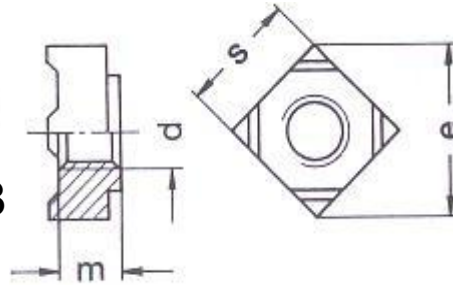

DIN928

All measurements in millimeters (mm)

d	s h14	e	m h14
M4	7	9	3.5
M5	9	12	4.2
M6	10	13	5
M8	14	18	6.5
M10	17	22	8
M12	19	25	10

2301, Tian Ning Building, 138 West Zhong Shan Road, Ningbo City, 315010 China
Tel: +86-574-8736-7873 Fax: +86-574-8736-4349 E-mail: transhow@transhow.com.cn
Copyright © 2006 Transshow Industry Limited. All Rights Reserved